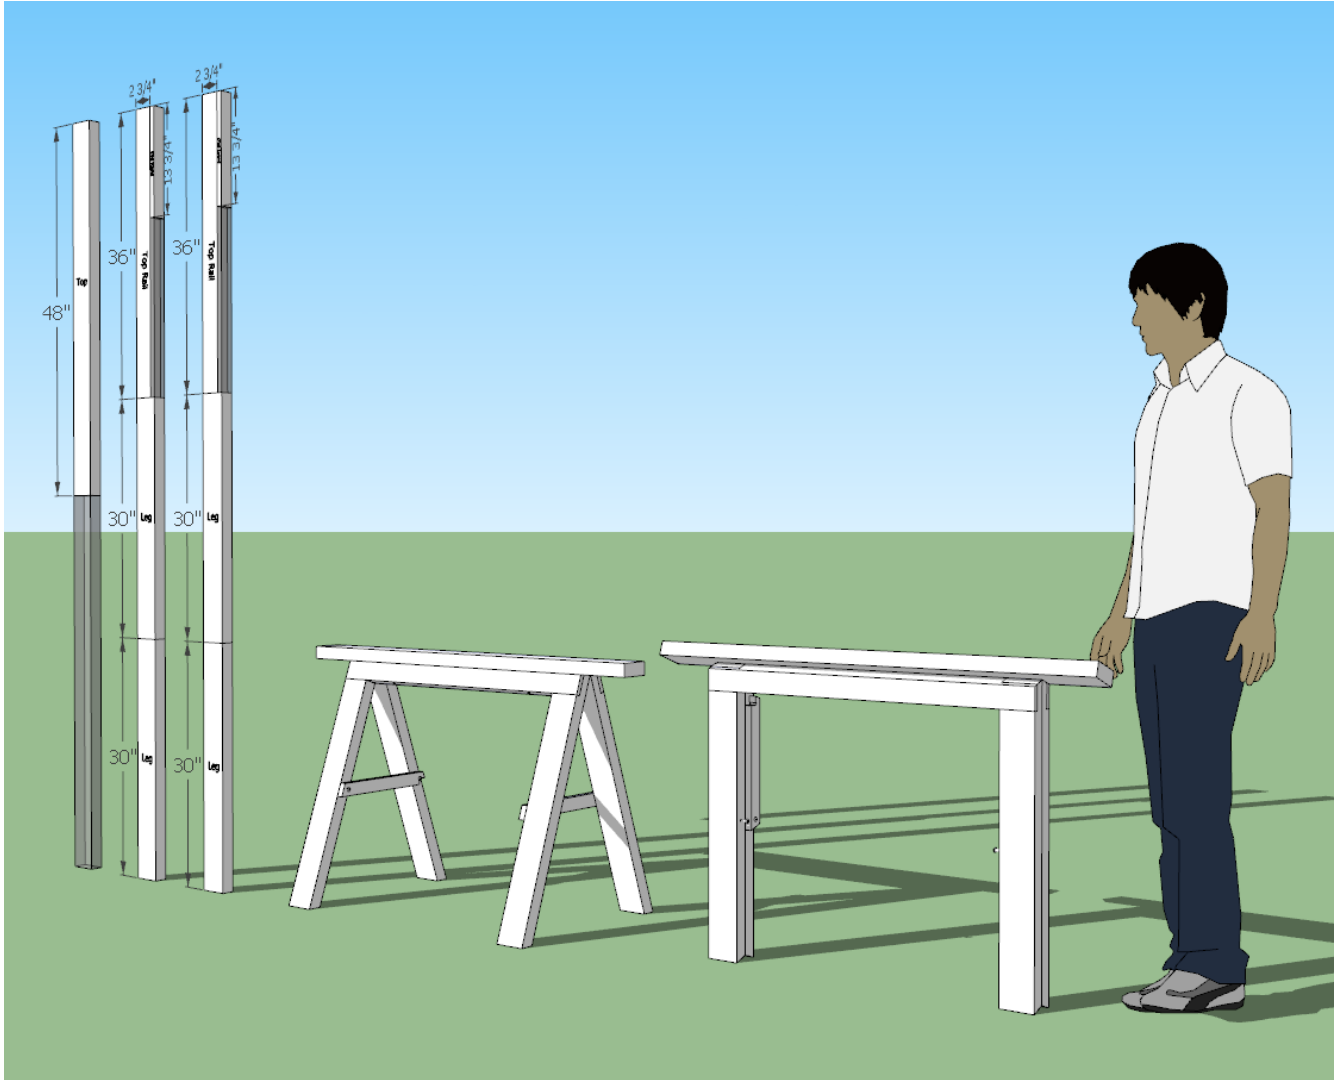

2x4 Folding Sawhorse

A pair of these can be made with 5 - 8' 2x4s.